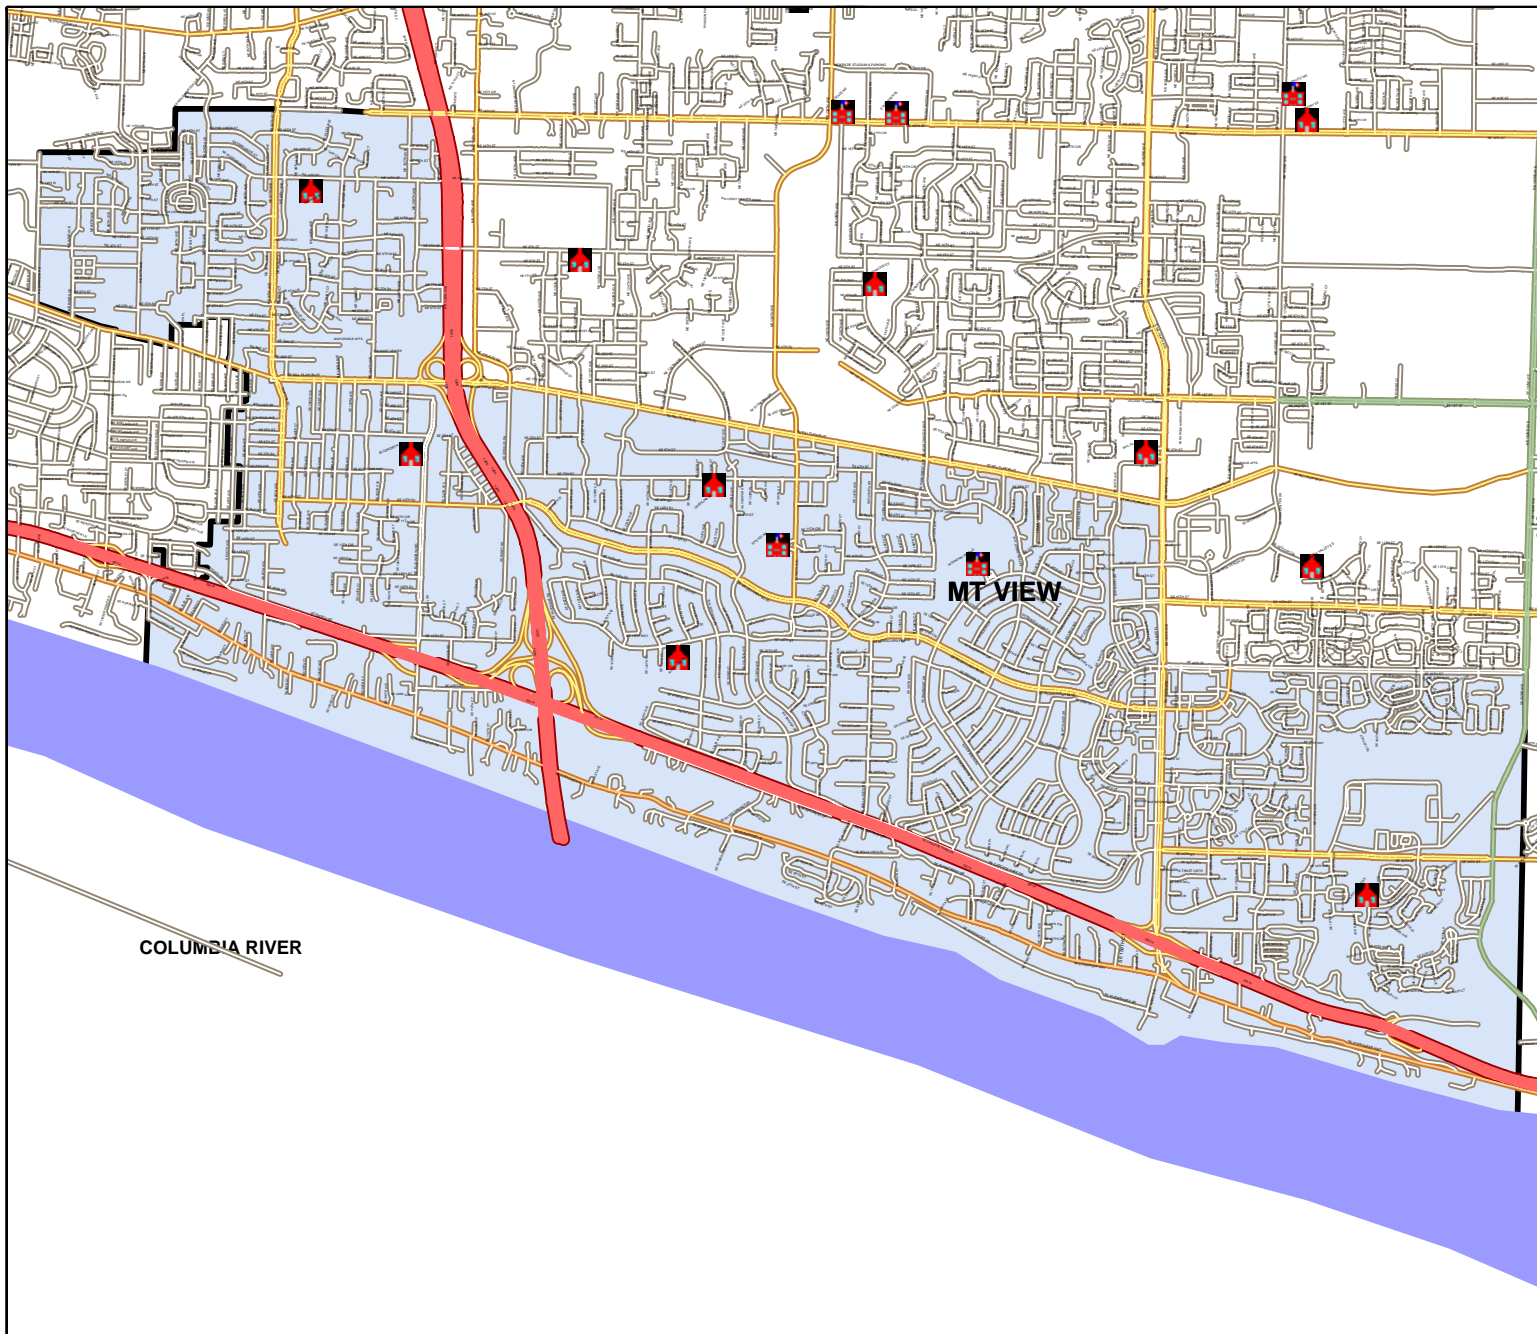

Mountain View High School Boundary Map

Walking Boundary on page 2

COLUMBIA RIVER

MT VIEW

Mountain View High School Walking Boundary