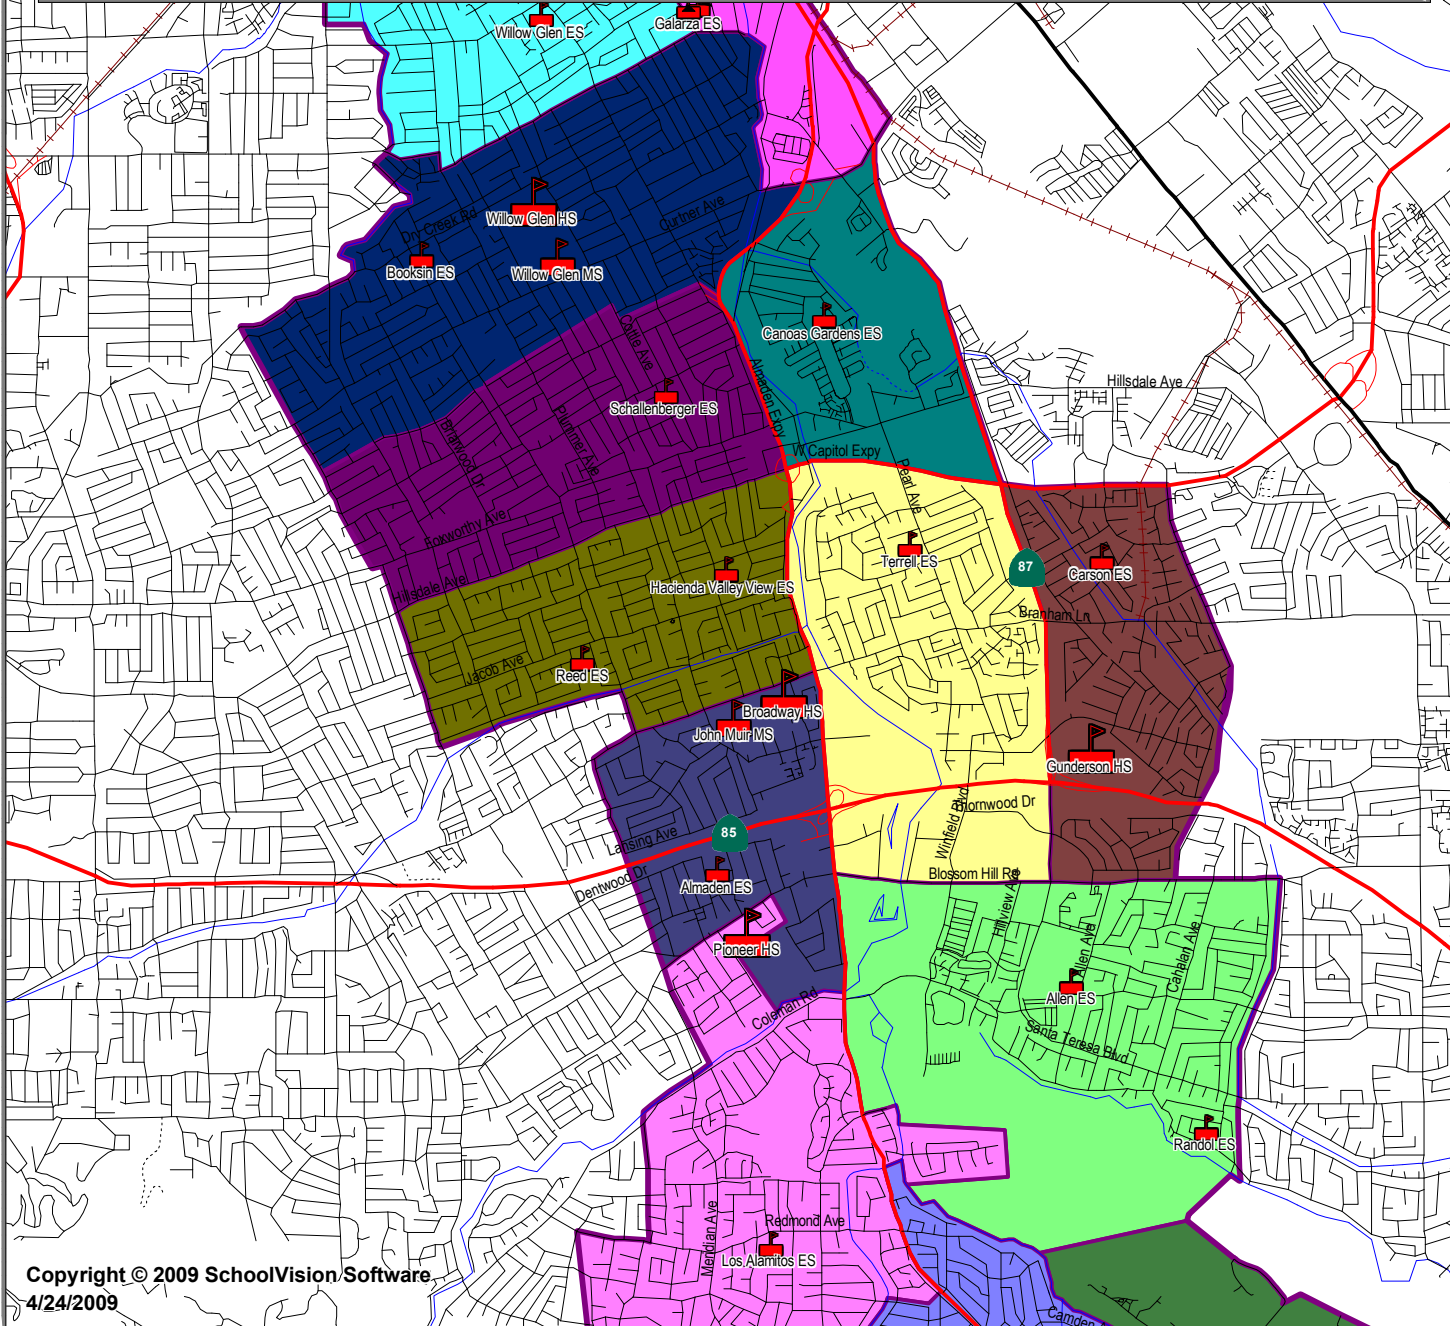

San Jose Unified School District

"Inspiring and Preparing for Success"

San Jose Unified School District

855 Lenzen Avenue San Jose, CA 95126 (408) 535-6000

<http://www.sjUSD.org/>

Elementary Attendance Areas - Central Map