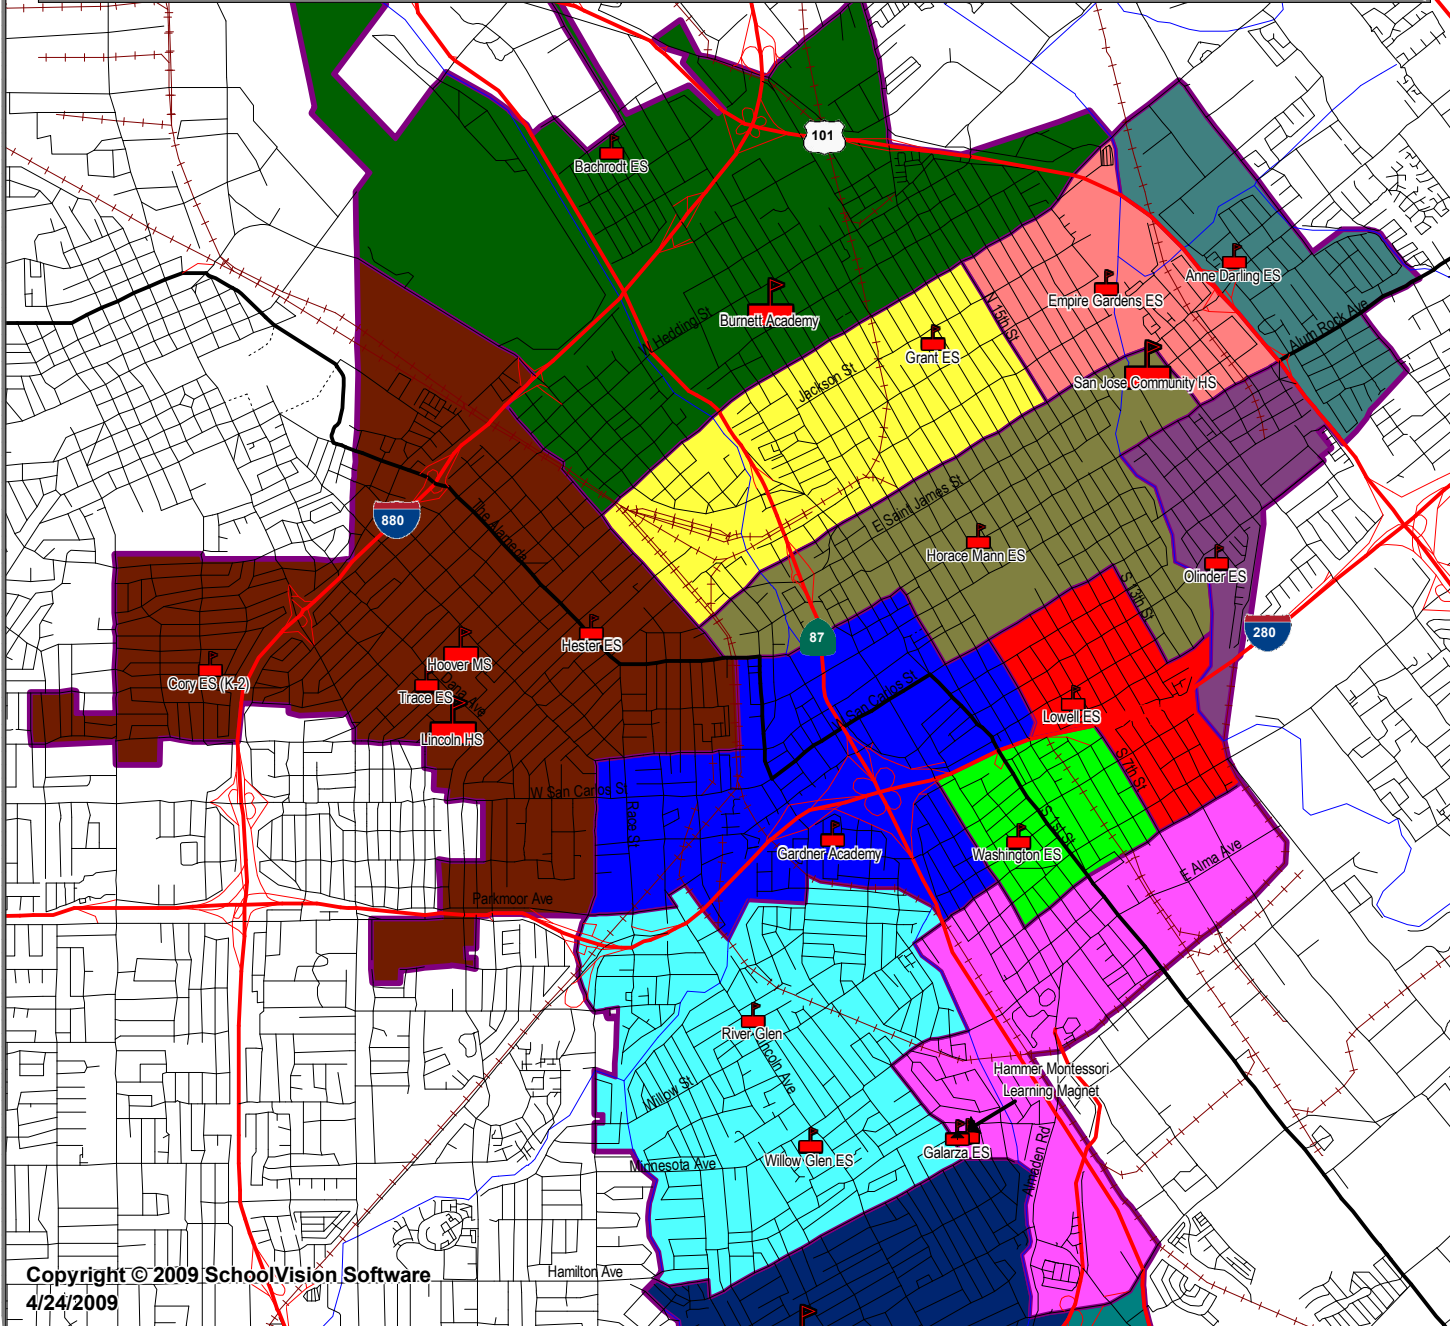

San Jose Unified School District

"Inspiring and Preparing for Success"

San Jose Unified School District

855 Lenzen Avenue San Jose, CA 95126 (408) 535-6000

<http://www.sjUSD.org/>

Elementary Attendance Areas - North Map