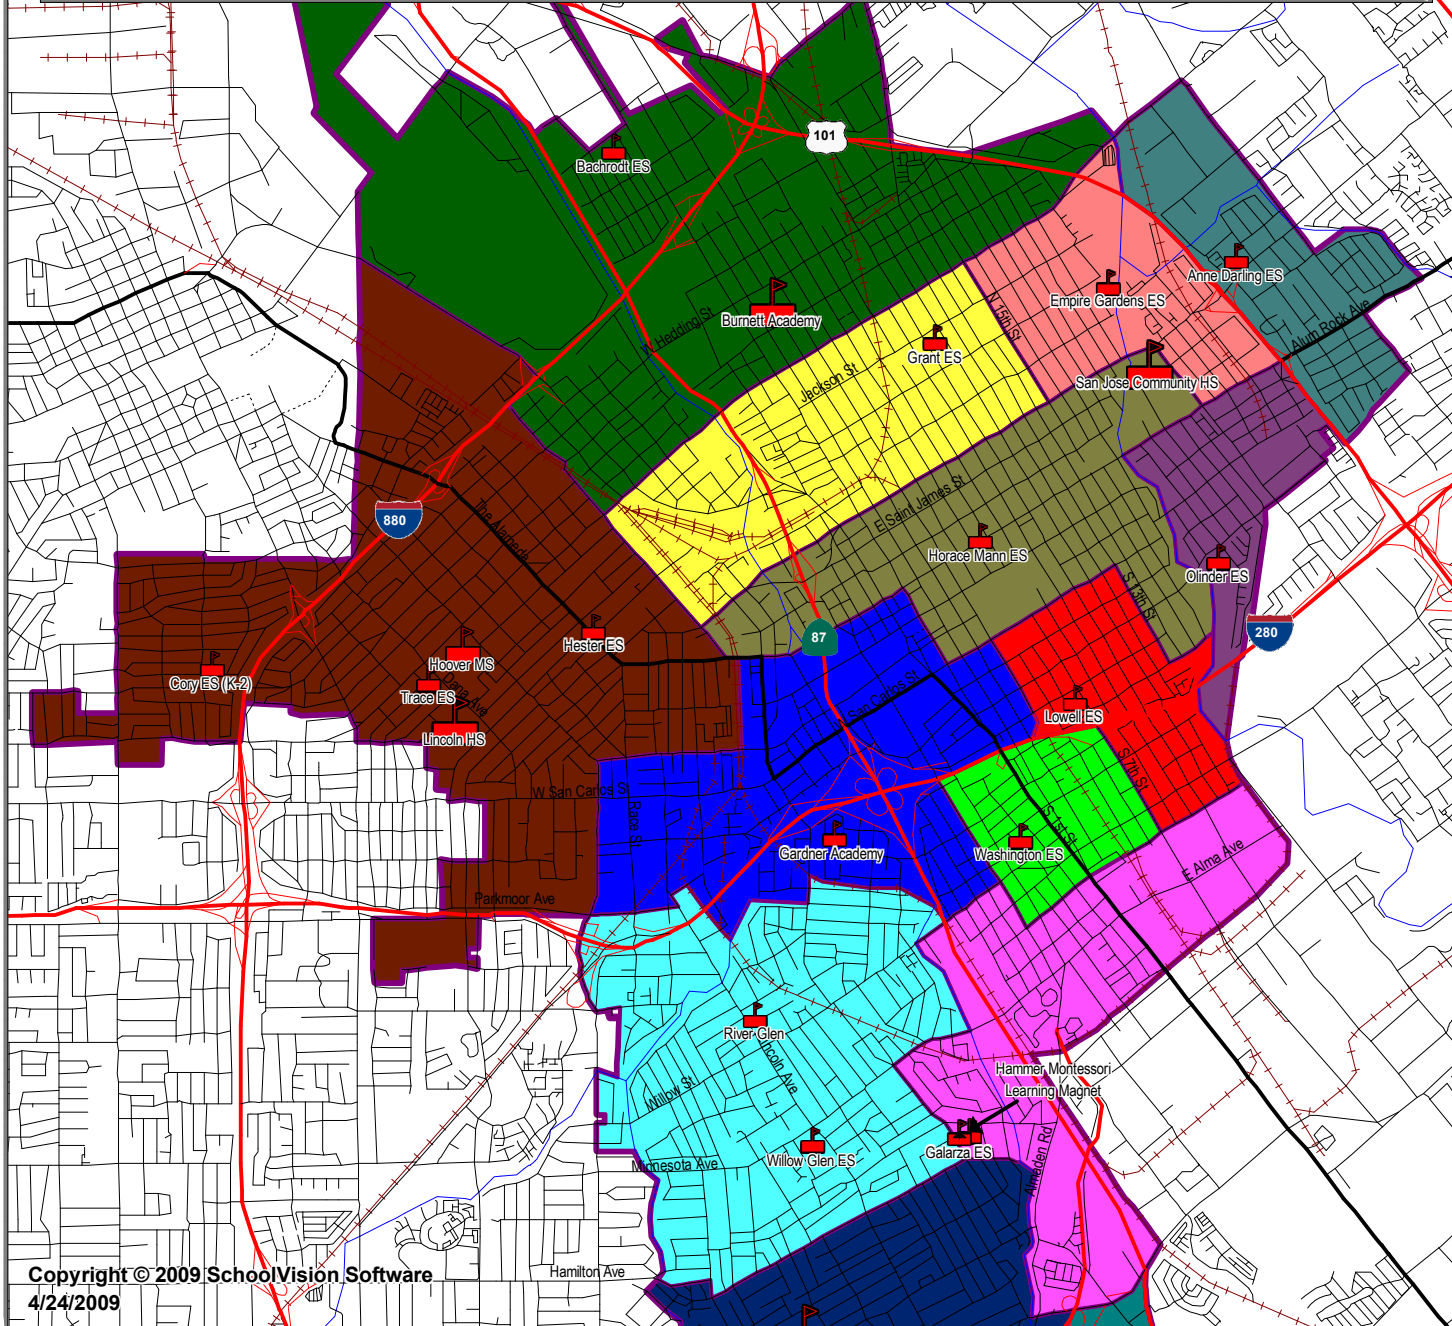

San Jose Unified School District

"Inspiring and Preparing for Success"

San Jose Unified School District

855 Lenzen Avenue San Jose, CA 95126 (408) 535-6000

<http://www.sjUSD.org/>

Elementary Attendance Areas - North Map